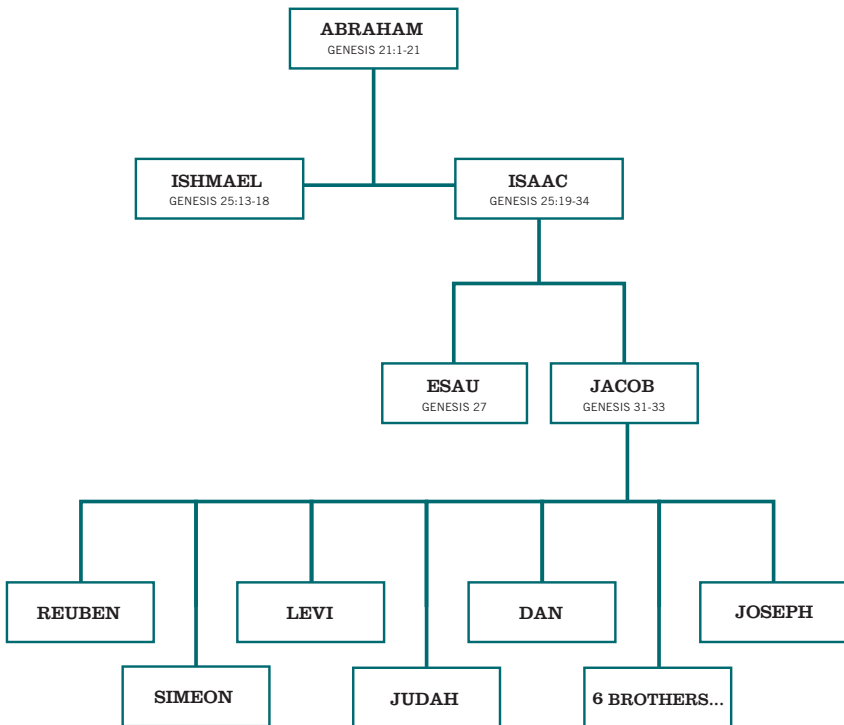

# MAY 20 & 21 | FAMILY FEUD

## ABRAHAM'S FAMILY TREE

HIGHLAND PARK UNITED METHODIST CHURCH

3300 Mockingbird Lane | Dallas, TX 75205 | [hpumc.org](http://hpumc.org) | 214.521.3111

# YOUR FAMILY TREE